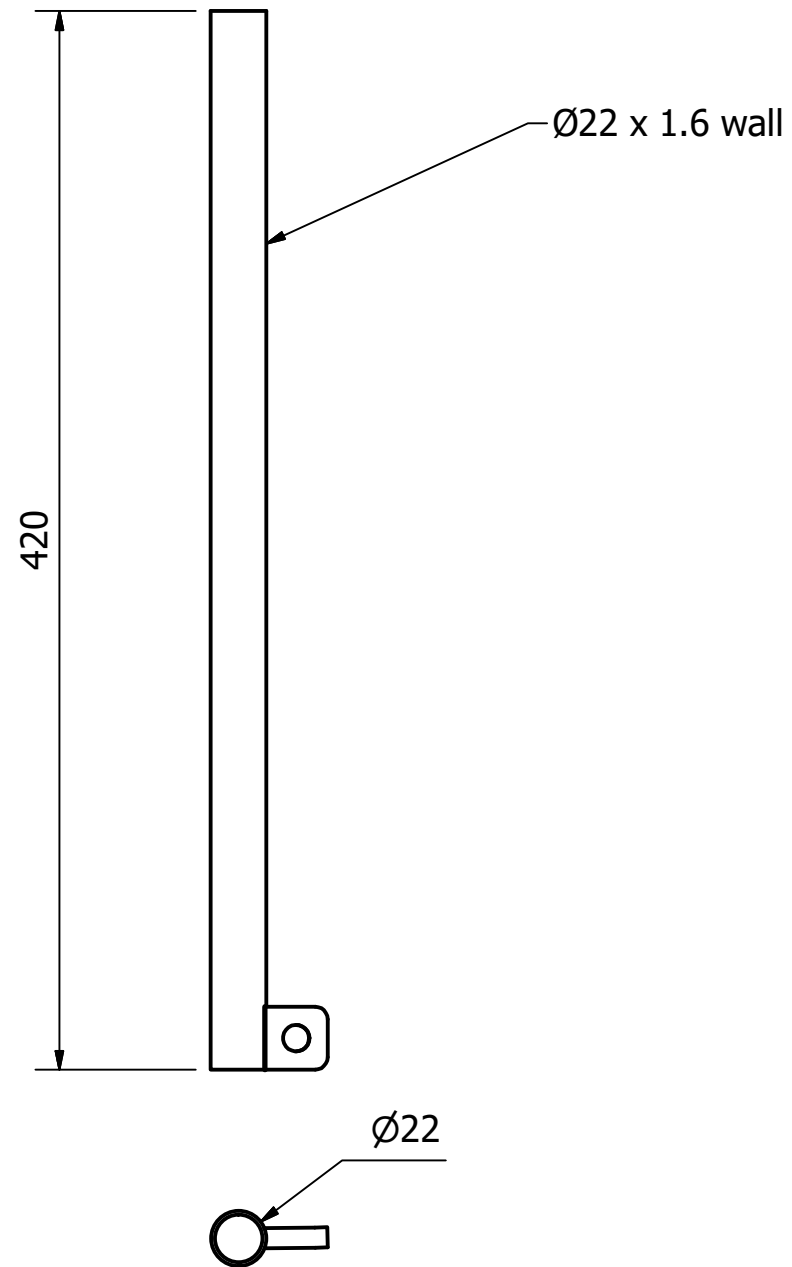

# Fork legs

# Axle Bracket

Drawn by Max Corpe	All Measurements in Millimetres
Designed by R Emmerson	Axle Bracket & Fork legs
4/04/2016	