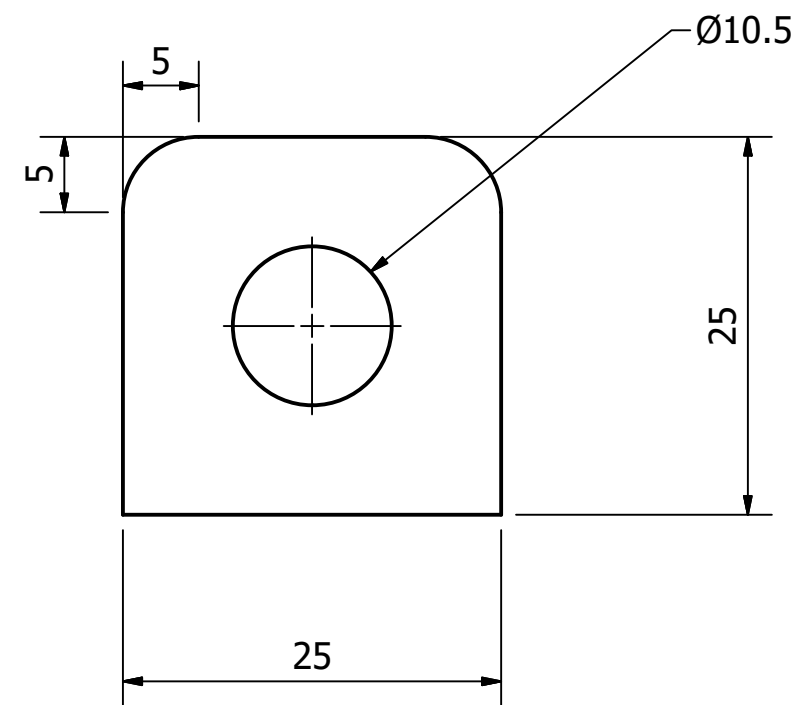

# Fork legs

# Axle Bracket

Drawn by Max Corpe	All Measurements in Millimetres
Designed by R Emmerson	Axle Bracket & Fork legs
4/04/2016	